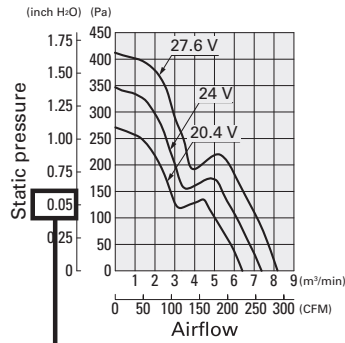

Errata list for COOLING FAN San Ace 2020 catalog

There were errors in writing on some descriptions of this catalog.
We apologize for the errors and please let us correct as per below.

pp. 180 to 181 120 x 120 x 38 mm San Ace 120 9SG type Airflow - Static Pressure Characteristics

9SG1212G101 With pulse sensor

Operating voltage range

9SG1224G101 With pulse sensor

Operating voltage range

9SG1248G101 With pulse sensor

Operating voltage range

Incorrect: 0.05
Correct: 0.50