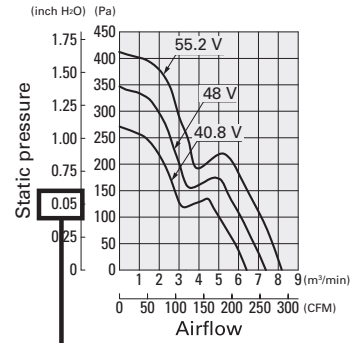

Errata list for COOLING FAN San Ace 2020 catalog

There were errors in writing on some descriptions of this catalog.
We apologize for the errors and please let us correct as per below.

pp. 180 to 181 120 x 120 x 38 mm San Ace 120 9SG type Airflow - Static Pressure Characteristics

9SG1212G101 With pulse sensor

Operating voltage range

9SG1224G101 With pulse sensor

Operating voltage range

9SG1248G101 With pulse sensor

Operating voltage range

Incorrect: 0.05
Correct: 0.50