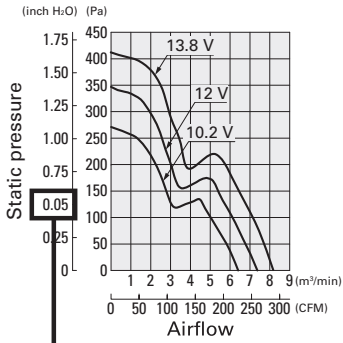

Errata list for COOLING FAN San Ace 2020 catalog

There were errors in writing on some descriptions of this catalog.
We apologize for the errors and please let us correct as per below.

pp. 180 to 181 120 x 120 x 38 mm San Ace 120 9SG type Airflow - Static Pressure Characteristics

9SG1212G101 With pulse sensor

Operating voltage range

9SG1224G101 With pulse sensor

Operating voltage range

9SG1248G101 With pulse sensor

Operating voltage range

Incorrect: 0.05
Correct: 0.50