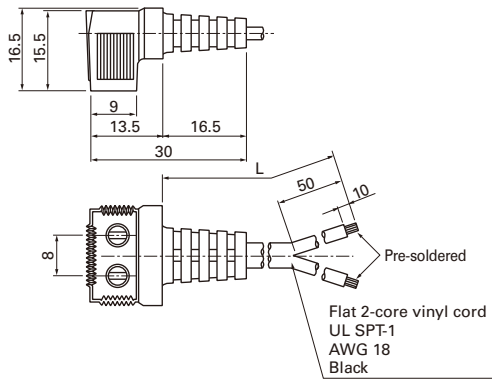

UL/CSA certified UL file no.: E50197 CSA file no.: LR67048

For $\varnothing 172 \times 51$ mm, $\varnothing 172 \times 150 \times 51$ mm,
 $160 \times 160 \times 51$ mm

Model no.	Power cord length [L] (mm)	Mass (g)
489-084-L10	1000	37
489-084-L21	2100	70

● Be careful not to damage the plug cord when taking them out of the package.