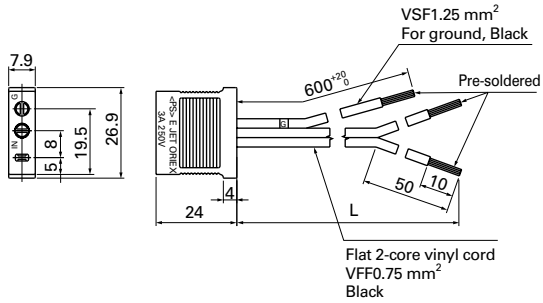

Products compliant with electrical appliance and material safety law

For 120×120×38 mm (not including AC/DC fan)

Model no.	Power cord length [L] (mm)	Mass (g)
489-006-L10	1000	47
489-006-L21	2100	76
489-006-L35	3500	114

● Be careful not to damage the plug/cord when taking them out of the package.