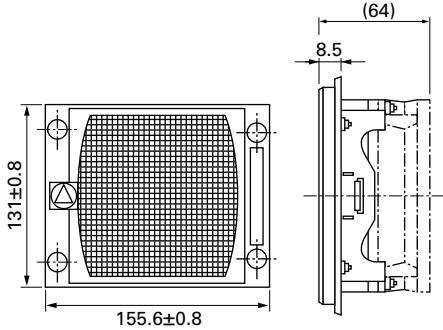

Neither filter kit can be installed on ACDC fans, or AC fans with sensors. Please evaluate it by assembly filter kits on the device.

Model no.	Material	Mass (g)
109-018	Steel Wire Mesh: Stainless 16-mesh nets in 3 layers Cover: Resin Metal fittings: Steel (chromate-plated)	182

### Dimensions

### Airflow - Static Pressure Characteristics (Measured with our double chamber measuring device)

### Reference Dimensions of Mounting Holes

●The parts shown in the installation diagram (nuts, washers, and screws) are included.