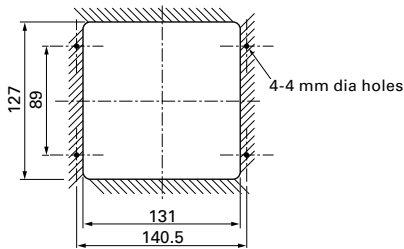

Neither filter kit can be installed on ACDC fans, or AC fans with sensors. Please evaluate it by assembly filter kits on the device.

Model no.	Material	Mass (g)
109-018	Steel Wire Mesh: Stainless 16-mesh nets in 3 layers Cover: Resin Metal fittings: Steel (chromate-plated)	182

### Dimensions

### Airflow - Static Pressure Characteristics (Measured with our double chamber measuring device)

### Reference Dimensions of Mounting Holes

●The parts shown in the installation diagram (nuts, washers, and screws) are included.