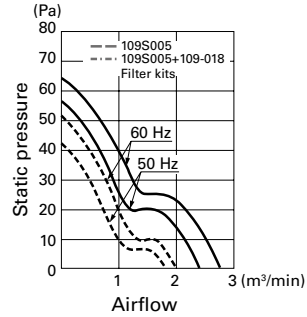

Neither filter kit can be installed on ACDC fans, or AC fans with sensors. Please evaluate it by assembly filter kits on the device.

Model no.	Material	Mass (g)
109-018	Steel Wire Mesh: Stainless 16-mesh nets in 3 layers Cover: Resin Metal fittings: Steel (chromate-plated)	182

### Dimensions

### Airflow - Static Pressure Characteristics (Measured with our double chamber measuring device)